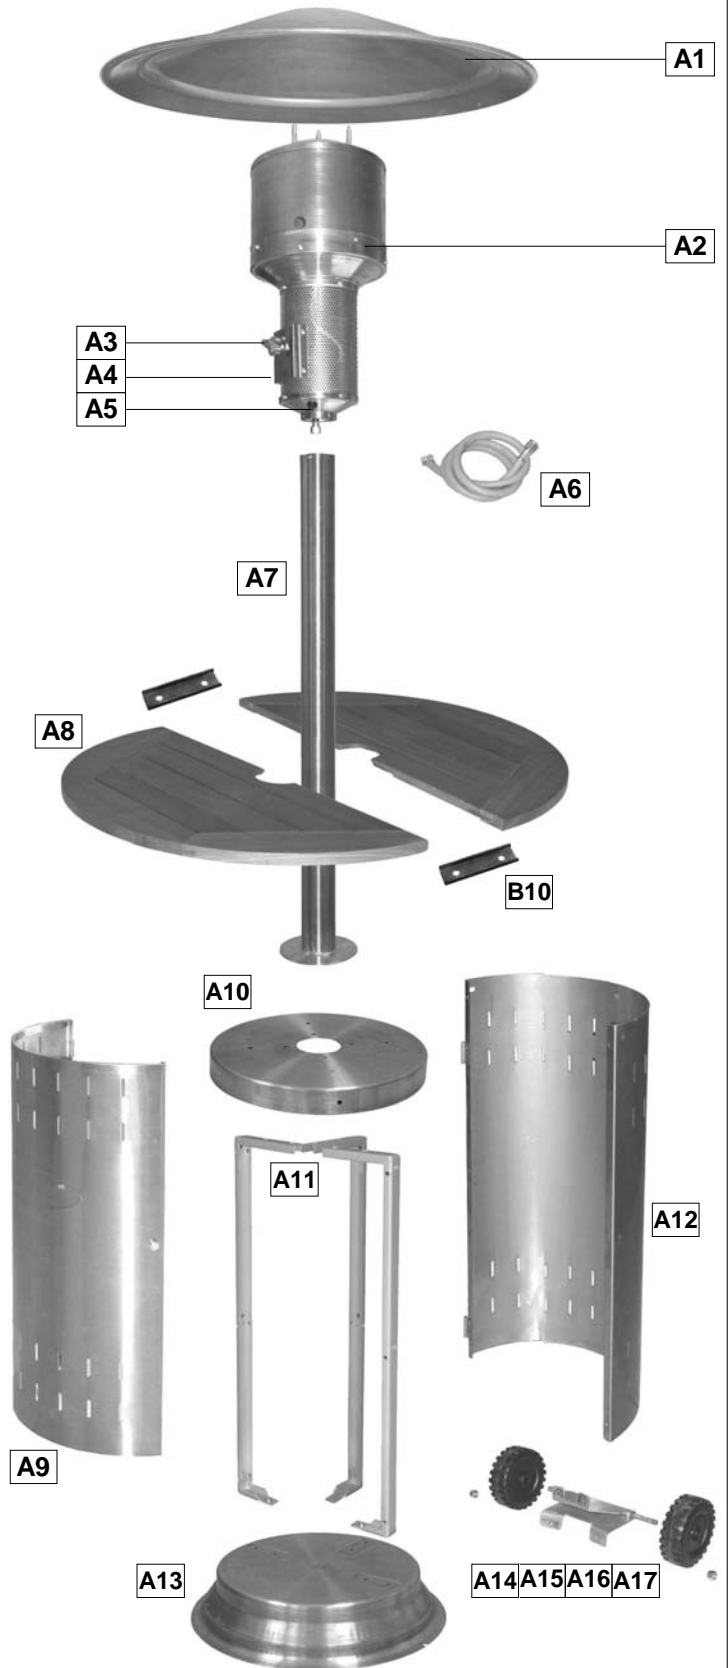

## A. Parts List

Code	Part	Qty
Heater Components		
A1	Reflector	1
A2	Burner Assembly	1
A3	Knob*	1
A4	Control Panel*	1
A5	Ignition Pushbutton*	1
A6	Hose*	1
A7	Post	1
A8	Table Half	2
A9	Door	1
A10	Base Top	1
A11	Base Support	3
A12	Base Hull	1
A13	Base	1
A14	Wheel Locknut	2
A15	Wheel	2
A16	Wheel Axle Washer	2
A17	Wheel Axle Bracket	1
Hardware (For more details, see Hardware Reference diagram)		
B1	M6x20 Hex Bolt	8
B2	Large Plain Washer	9
B3	M6 Hex Locknut	8
B4	M4x15 Flat Screw	6
B5	Small Plain Washer	6
B6	M4 Hex Nut	6
B7	1/4UNCx12 Bolt	8
B8	Spacer	1
B9	Latch	1
B10	Table bracket	2
*Pre-Assembled Component		
Specifications subject to change without notice.		

**B. Hardware Reference Diagram**

Specifications subject to change without prior notice.